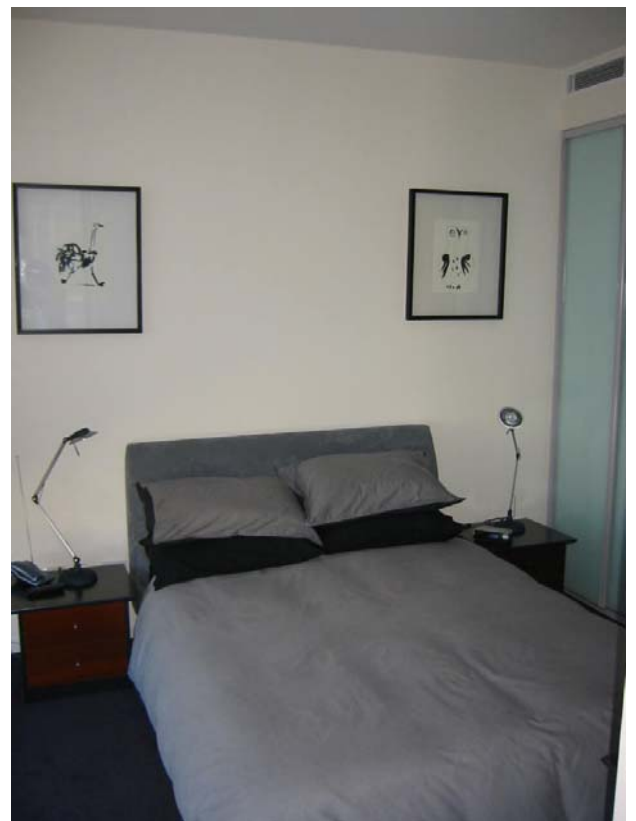

225 Elizabeth St, Melbourne
"Nova"

"Modern luxury" summarises this wonderful apartment building.

The apartment offers panoramic views of the CBD from the 13th floor.

Furniture, fittings and equipment have been carefully selected to give a stunning overall effect, which is both modern and homely.

CORPORATE HOUSING

AUSTRALIA NEW ZEALAND

The modern kitchen is fully equipped, including; microwave, and dishwasher.

Luxury bedroom, beautifully decorated.
Not shown here is a study with a second single bed for visitors.